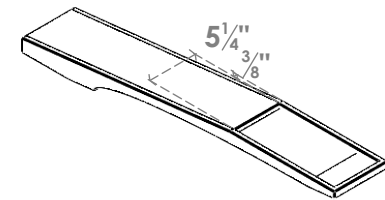

ITEM NUMBER: BRCPC060X36000X04000LEC

6"W X 36"D X 4"H LEGACY ARCHITECTURAL GRADE PVC CLOSED KNEE BRACE

SIDE PROFILE

FRONT PROFILE

ISOMETRIC

EKENA MILLWORK
2300 WEST MAIN ST.
CLARKSVILLE, TX 75426
TOLL FREE: 866-607-0453
WWW.EKENAMILLWORK.COM