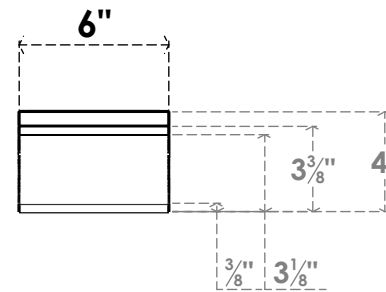

ITEM NUMBER: BRCPC060X36000X04000LEC

6"W X 36"D X 4"H LEGACY ARCHITECTURAL GRADE PVC CLOSED KNEE BRACE

SIDE PROFILE

FRONT PROFILE

ISOMETRIC

EKENA MILLWORK
2300 WEST MAIN ST.
CLARKSVILLE, TX 75426
TOLL FREE: 866-607-0453
WWW.EKENAMILLWORK.COM