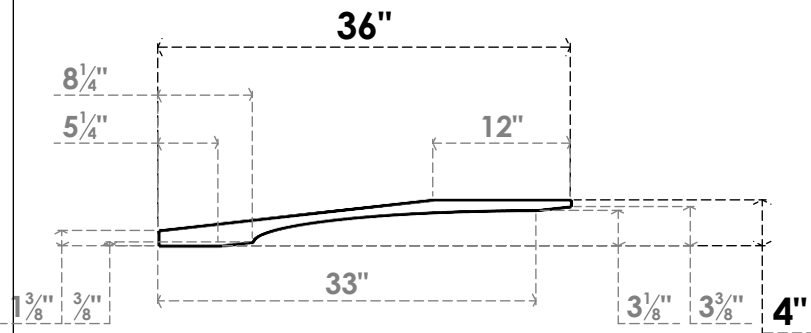

ITEM NUMBER: BRCPC060X36000X04000LEC

6"W X 36"D X 4"H LEGACY ARCHITECTURAL GRADE PVC CLOSED KNEE BRACE

SIDE PROFILE

FRONT PROFILE

ISOMETRIC

EKENA MILLWORK
2300 WEST MAIN ST.
CLARKSVILLE, TX 75426
TOLL FREE: 866-607-0453
WWW.EKENAMILLWORK.COM